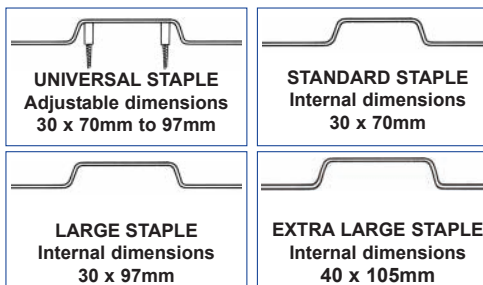

London Bar Frame Reinforcer for lock side
5 staple sizes - std, lge, extra lge, universal & SC71
With countersunk holes for screw fixing

KICKSTOP®

Britain's largest range of Secondary Door Security Products
London Bars, Birmingham Bars, Door Reinforcers,
Frame Reinforcers, Anti-Jemmy Devices
Doorguard Security Bars and Doorguard Security Grille

"71% of burglars target the doors of a property - usually by forcing a lock"
Home Office statistics

HOW SECURE IS YOUR DOOR?

Doorguard Security Products

TRADE PRICE LIST

JANUARY 2017

All Registered Designs and Trademarks are Patent Office Protected
Registered Designs, Trademarks, Image Artwork and Text are the property of
Kickstop Security Products Ltd

SECURITY MATTERS

1 Wellingborough Road, Broughton, Kettering, Northamptonshire NN14 1PD

Tel: 01536 790999 Fax: 01536 790710

sales@security-matters.co.uk
www.security-matters.co.uk