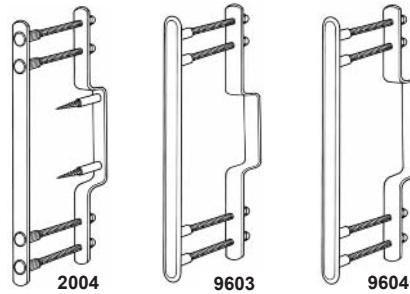

KICKSTOP HINGEGUARD™ PLATES

9618	BEVELLED EDGE - PAIR	
WH, G	300 x 20 x 7mm	£22.40
BLX	300 x 20 x 7mm	£29.40
2018	ROUND EDGE - PAIR	
WH, BN, SS	300 x 20 x 5mm	£17.40
2618 WH	300 x 16 x 5mm	£16.40

KICKSTOP BIRMINGHAM BAR®

NARROW		
9614 WH, BN	1980 x 16 x 5mm (78" x 5/8")	£18.40
2614 WH	1830 x 16 x 5mm (72" x 5/8")	£17.40
2014 WH, BN	650 x 16 x 5mm (26" x 5/8")	£12.40
WIDE		
9615 WH, BN	1980 x 20 x 5mm (78" x 3/4")	£22.40
2015 WH	650 x 20 x 5mm (26" x 3/4")	£13.40

KICKSTOP LONDON BAR®

NARROW		
2009 WH	1830 x 16 x 5mm (72" x 5/8")	£24.40
2011 WH	610 x 16 x 5mm (24" x 5/8")	£20.40
WIDE		
2010 WH	1830 x 20 x 5mm (72" x 3/4")	£28.40
2017 WH	610 x 20 x 5mm (24" x 3/4")	£21.40

NARROW		
9606 WH, BN	1980 x 16 x 5mm (78" x 5/8")	£19.40
2606 WH	1830 x 16 x 5mm (72" x 5/8")	£18.40
9608 WH, BN	610 x 16 x 5mm (24" x 5/8")	£16.40
9608 BLX	610 x 16 x 5mm (24" x 5/8")	£30.40
WIDE		
9607 WH, BN	1980 x 20 x 5mm (78" x 3/4")	£23.40
9616 WH, BN	610 x 20 x 5mm (24" x 3/4")	£17.40
9616 BLX	610 x 20 x 5mm (24" x 3/4")	£31.40

NARROW		
9609 WH, BN	1980 x 16 x 5mm (78" x 5/8")	£19.40
2609 WH	1830 x 16 x 5mm (72" x 5/8")	£18.40
9611 WH, BN	610 x 16 x 5mm (24" x 5/8")	£16.40
9611 BLX	610 x 16 x 5mm (24" x 5/8")	£30.40
WIDE		
9610 WH, BN	1980 x 20 x 5mm (78" x 3/4")	£23.40
9617 WH, BN	610 x 20 x 5mm (24" x 3/4")	£17.40
9617 BLX	610 x 20 x 5mm (24" x 3/4")	£31.40

NARROW		
9630 WH, BN	1980 x 16 x 5mm (78" x 5/8")	£19.40
WIDE		
9631 WH, BN	1980 x 20 x 5mm (78" x 3/4")	£23.40

NARROW		
9612 WH, BN	1980 x 16 x 5mm (78" x 5/8")	£22.40
NARROW		
9613 WH, BN	1980 x 16 x 5mm (78" x 5/8")	£22.40

Stapleguard Frame Reinforcer for lock side
4 staple sizes - bolted through door frame