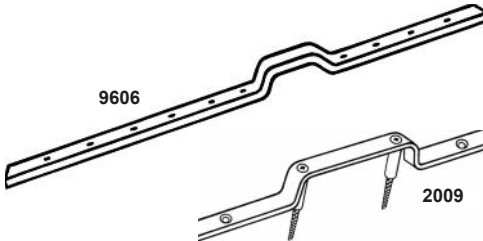

NARROW		
9606 WH, BN	1980 x 16 x 5mm (78" x 5/8")	£19.40
2606 WH	1830 x 16 x 5mm (72" x 5/8")	£18.40
9608 WH, BN	610 x 16 x 5mm (24" x 5/8")	£16.40
9608 BLX	610 x 16 x 5mm (24" x 5/8")	£30.40
WIDE		
9607 WH, BN	1980 x 20 x 5mm (78" x 3/4")	£23.40
9616 WH, BN	610 x 20 x 5mm (24" x 3/4")	£17.40
9616 BLX	610 x 20 x 5mm (24" x 3/4")	£31.40

NARROW		
9609 WH, BN	1980 x 16 x 5mm (78" x 5/8")	£19.40
2609 WH	1830 x 16 x 5mm (72" x 5/8")	£18.40
9611 WH, BN	610 x 16 x 5mm (24" x 5/8")	£16.40
9611 BLX	610 x 16 x 5mm (24" x 5/8")	£30.40
WIDE		
9610 WH, BN	1980 x 20 x 5mm (78" x 3/4")	£23.40
9617 WH, BN	610 x 20 x 5mm (24" x 3/4")	£17.40
9617 BLX	610 x 20 x 5mm (24" x 3/4")	£31.40

NARROW		
9630 WH, BN	1980 x 16 x 5mm (78" x 5/8")	£19.40
WIDE		
9631 WH, BN	1980 x 20 x 5mm (78" x 3/4")	£23.40

NARROW		
9612 WH, BN	1980 x 16 x 5mm (78" x 5/8")	£22.40
NARROW		
9613 WH, BN	1980 x 16 x 5mm (78" x 5/8")	£22.40

Stapleguard Frame Reinforcer for lock side
4 staple sizes - bolted through door frame

Hingeguard Frame Reinforcers for hinge side
With countersunk holes for screw fixing

Birmingham Bar Frame Reinforcer for hinge side
(or lock side - if there is no rim lock fitted)
With countersunk holes for screw fixing