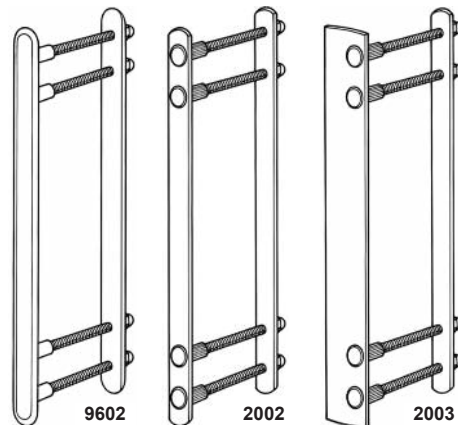

KICKSTOP HINGEGUARD™

DOOR REINFORCER for HINGE

2001	NO KEYWAY - 2 BOLT FIXINGS	
WH, BN, SS	203 x 50 x 3mm	£21.40

KICKSTOP SASHLOCKGUARD™

DOOR REINFORCER for MORTICE SASHLOCK

Reversible Offset Plates - use with existing lock furniture

9619	UNIVERSAL - 4 BOLT FIXINGS	
WH, G, SS	240 x 75 x 3mm	£30.40
BLX	240 x 75 x 3mm	£36.40

KICKSTOP FRAMEGUARD™

FRAME REINFORCER for STRIKING PLATE or HINGE

9602	BEVEL EDGE PLATES - 4 BOLT FIXINGS	
BK, WH, G, SS	300 x 20 x 7mm	£23.40
BLX, CP	300 x 20 x 7mm	£31.40
2002	ROUND EDGE PLATES - 4 BOLT FIXINGS	
WH, BN, SS	300 x 20 x 5mm	£20.40
2012 WH	ROUND EDGE PLATES - 2 BOLT FIXINGS	
WH, BN, SS	300 x 16 x 5mm	£20.40
2102	ROUND EDGE PLATES - 2 BOLT FIXINGS	
WH, BN, SS	203 x 20 x 5mm	£17.40
2202	ROUND EDGE PLATES - 4 BOLT FIXINGS	
WH, BN, SS	240 x 20 x 5mm	£20.40
2003	OFFSET 40mm WIDE EXTERNAL PLATE	
WH, BN, SS	300 x 20 x 5mm	£22.40